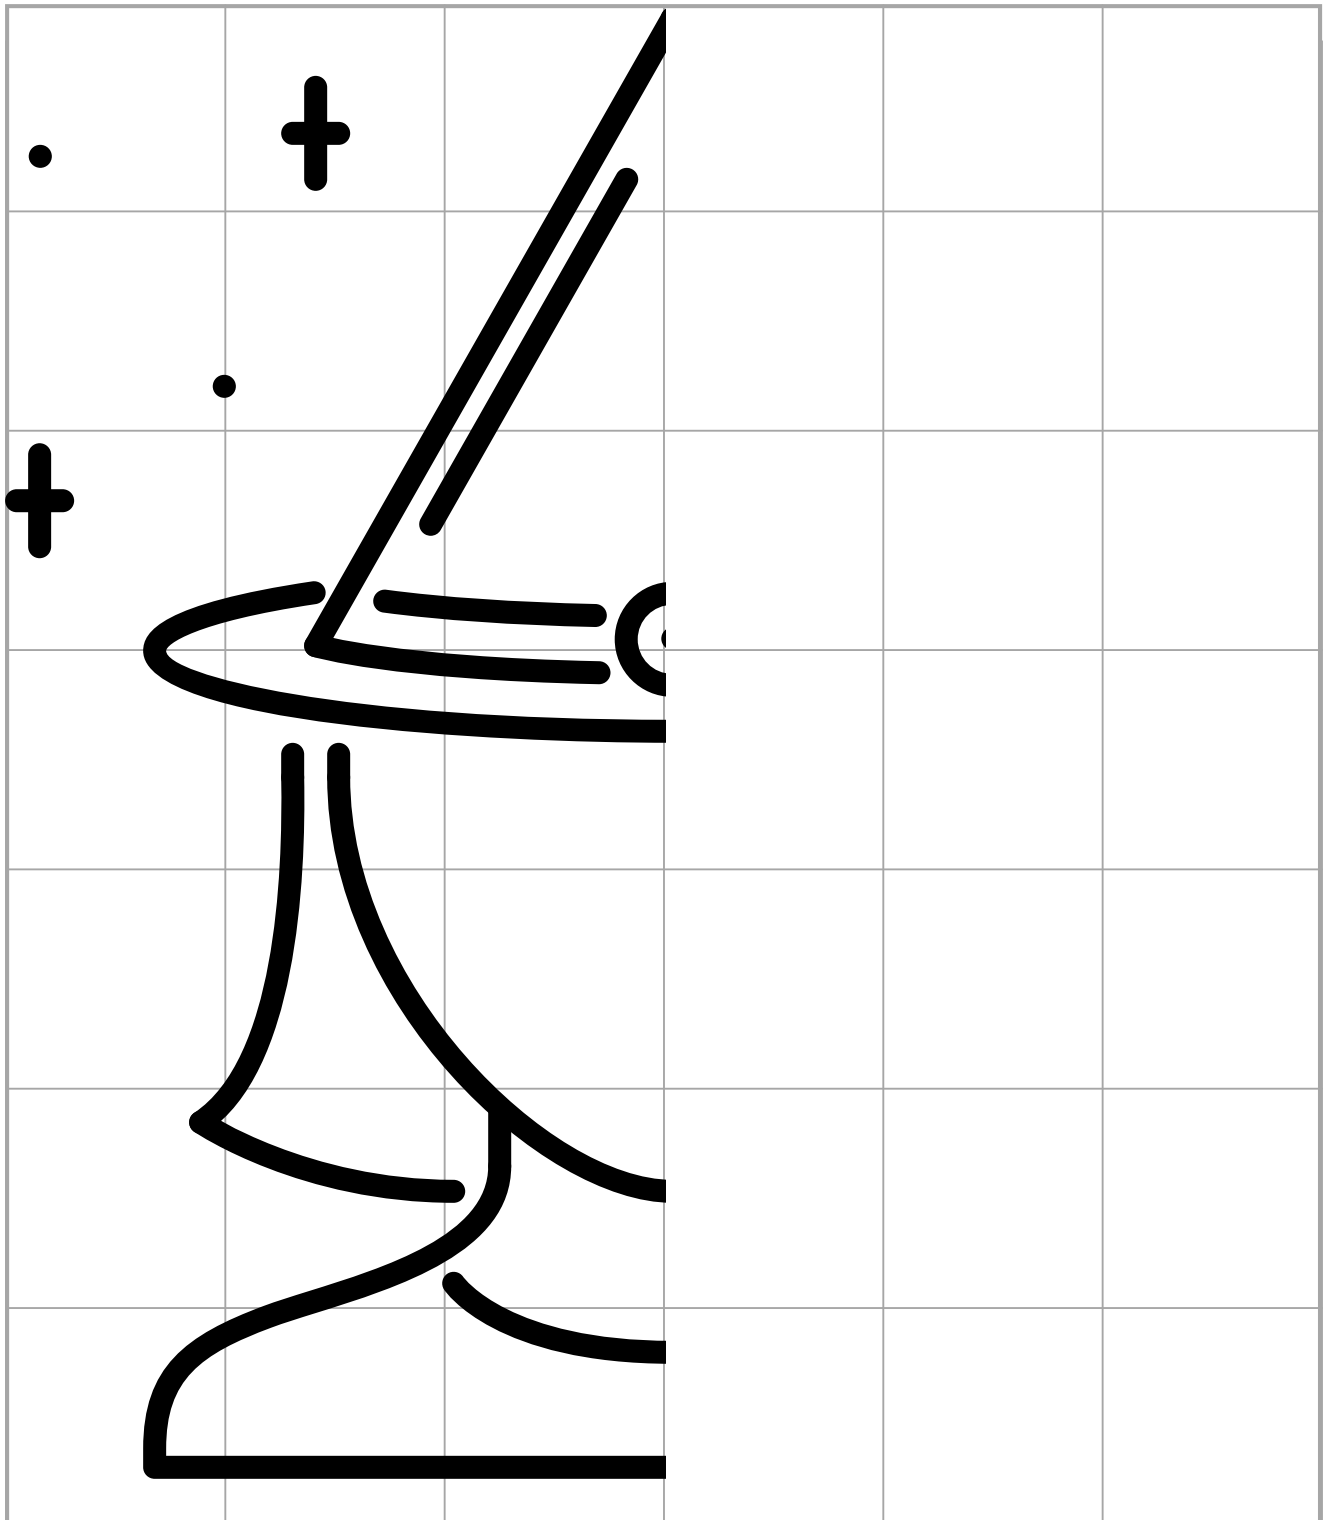

# HALLOWEEN SYMMETRY DRAWING

Use the grid to draw the other side of the witch:

Name: \_\_\_\_\_ Date: \_\_\_\_\_

# HALLOWEEN SYMMETRY DRAWING

Use the grid to draw the other side of the pumpkin:

Name: \_\_\_\_\_ Date: \_\_\_\_\_

# HALLOWEEN SYMMETRY DRAWING

Use the grid to draw the other side of the ghost: